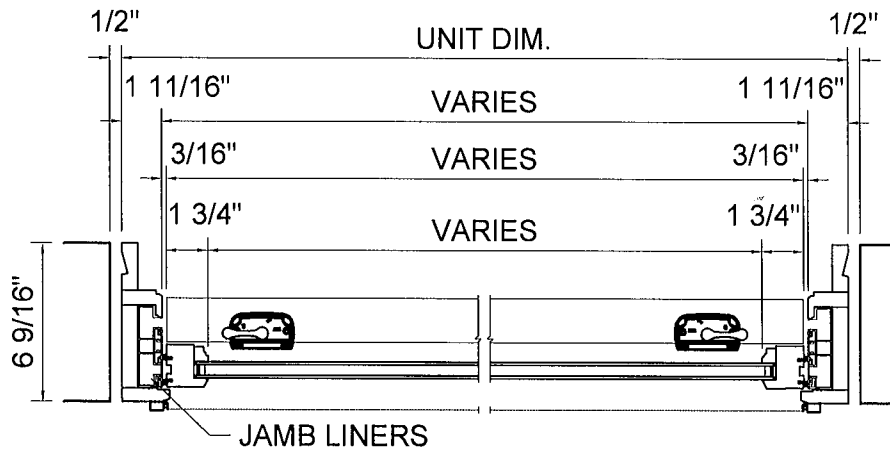

R.O. = UNIT DIMS. + 1"

EXTERIOR ELEVATION OF WOOD SERIES 3000 FOLD-UP UNIT WITH SILL

®\* 2023 Rochester Colonial Mfg. Corp.

Phone: (800) - 321 - 8199

(585) - 254 - 8191

Fax: (585) - 254 - 1768

WOOD SERIES 3000 FOLD-UP UNIT WITH SILL