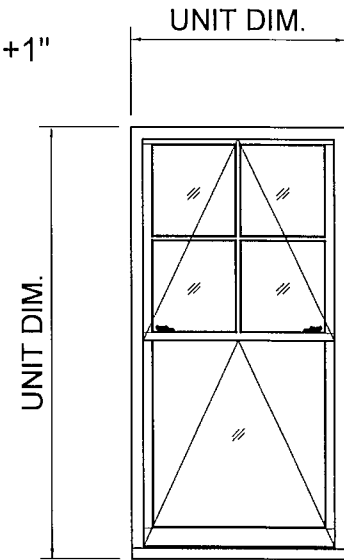

R.O. = UNIT DIMS. + 1"

EXTERIOR ELEVATION OF WOOD SERIES 3000 FOLD-UP UNIT WITH SILL

®\* 2023 Rochester Colonial Mfg. Corp.

Phone: (800) - 321 - 8199

(585) - 254 - 8191

Fax: (585) - 254 - 1768

WOOD SERIES 3000 FOLD-UP UNIT WITH SILL